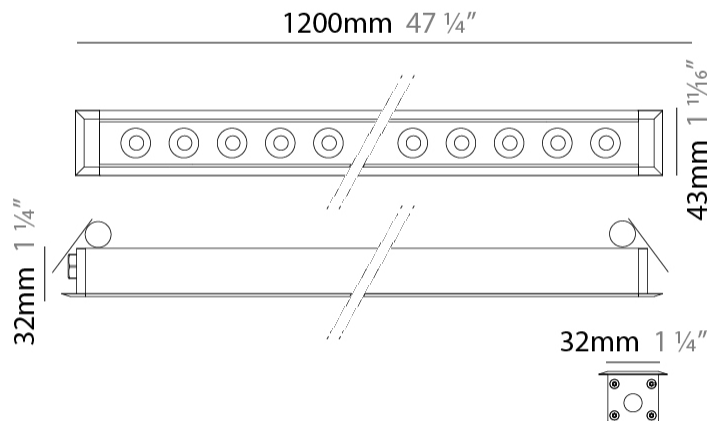

GENERAL

Series: Mini Corniche
Brand: Platek
Division: Exterior
Mounting Type: Recessed
Mounting Location: Ceiling
Subcategory: Downlight

PHYSICAL

Shape: Rectangle
Length (mm): 1220
Length (in): 48 ¹/₃₂
Width (mm): 43
Width (in): 1 ³/₄
Height (mm): 32
Height (in): 1 ¹/₄
Ceiling Thickness (mm): 2 - 13
Ceiling Thickness (in): 1/16 - 1/2
Light Distribution: Downlight
Weight (kg): 2.7
Weight (lbs): 5.9
Diffuser: Clear tempered glass
Gasket: Gore-Tex valve to prevent condensation
Fixture Material: Extruded Aluminum
Cut-out Measurements: 36mm / 1 7/16" x 1210mm / 47 5/8"

ELECTRICAL

Lamp Type: LED
Total Output Wattage (W): 40 / 20 (Dif) / 21 (Asy)
Driver Included: No
Driver Location: Remote
Driver Type: Constant Voltage - 120 / 277Vac
Input Voltage (V): 120
Output Voltage (V): 24
Upon Request: (Not included - see components [IP65 or higher enclosure to be supplied by others]) 0-10Vdc dimming / Phase dimming / Non-dimming 120/277Vac

LED

Number of LEDs: 36
Color Temperature (°K): 3000 / 4000
Max. Delivered Lumen (lm): 3000 / 3120
Nominal Lumen (lm): 5040 / 5220
CRI: >80 CRI
Lamp Life (hrs): 60000

OPTICAL

Optic°: 13 / 26 / 40 / ASY / DIF / ELL

RATINGS AND CERTIFICATIONS

Certified By: Certified for North American Standards
IP rating: IP65
IK Rating: IK07
Bug Rating: B3 U1 G1

PROJECT
TYPE
SPECIFIER
QUANTITY
DATE